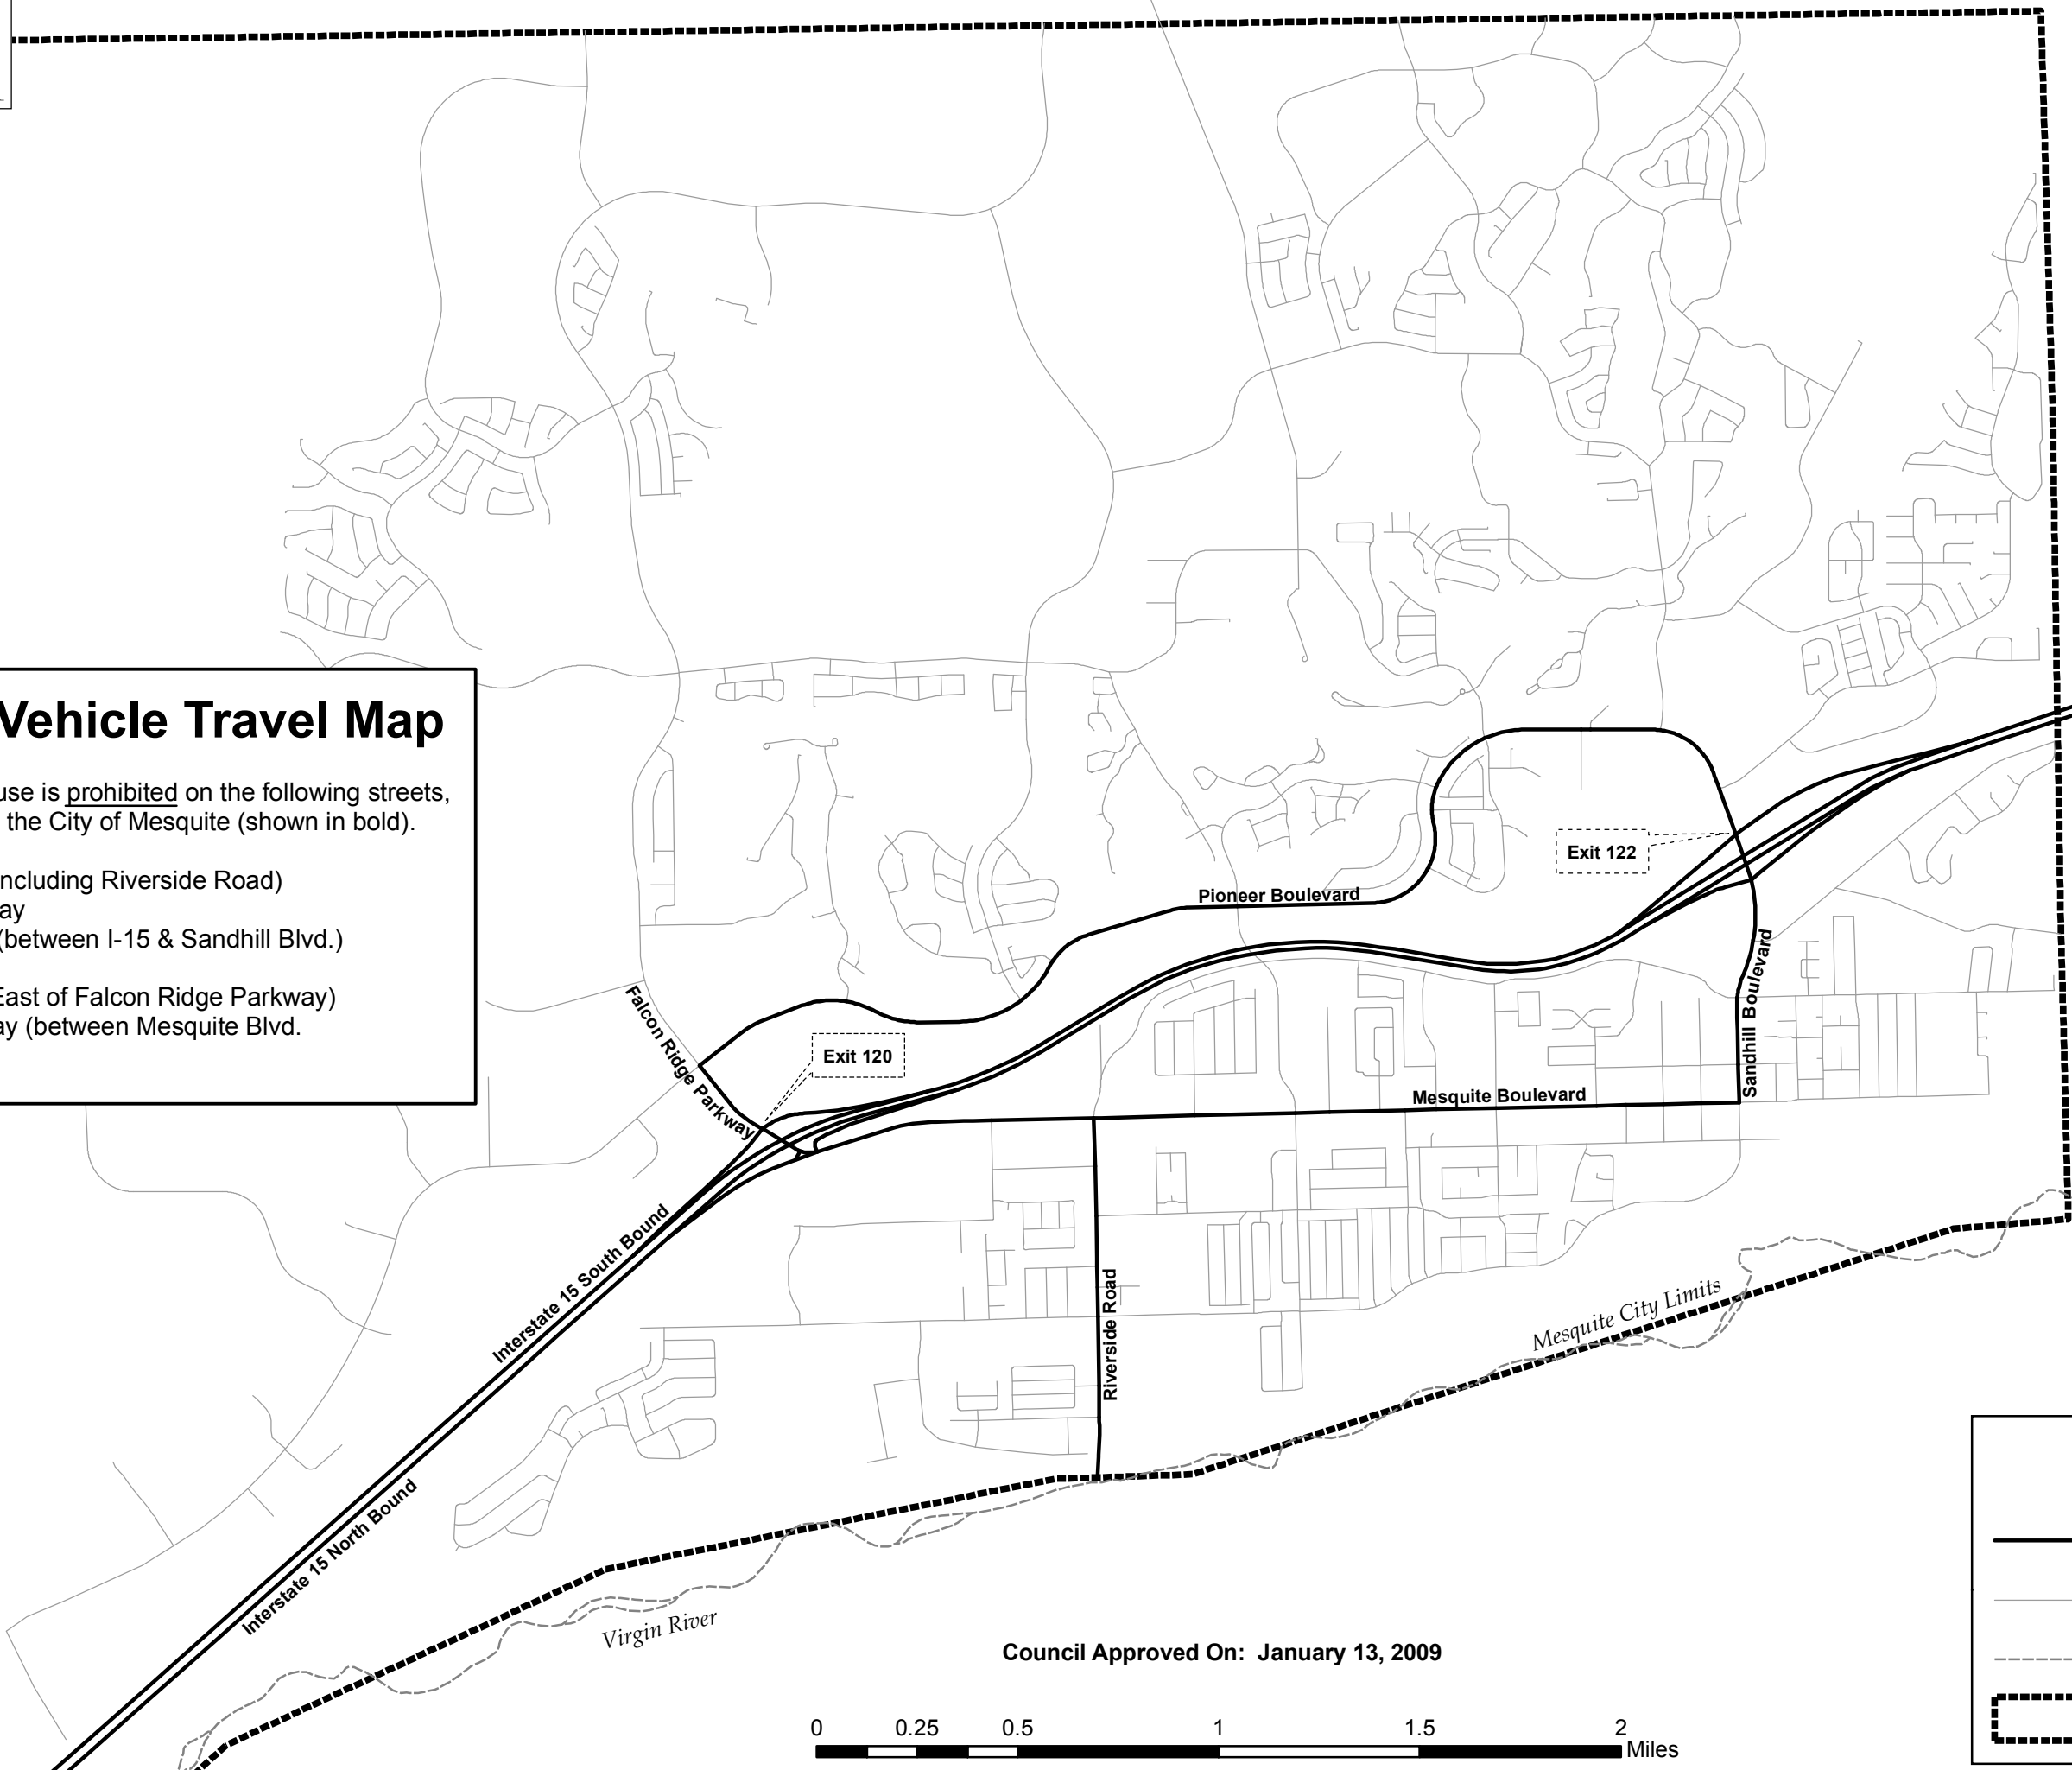

**Off-Highway Vehicle Travel Map**

Off-Highway Vehicle (OHV) use is prohibited on the following streets, roads, or highways within the City of Mesquite (shown in bold).

- Any State Highway (including Riverside Road)
- Any Interstate Highway
- Mesquite Boulevard (between I-15 & Sandhill Blvd.)
- Sandhill Boulevard
- Pioneer Boulevard (East of Falcon Ridge Parkway)
- Falcon Ridge Parkway (between Mesquite Blvd. & Pioneer Blvd.)

Council Approved On: January 13, 2009

**Legend**

- Non-OHV Roads
- Streets
- - - Virgin River
- ⋯ Mesquite City Limits