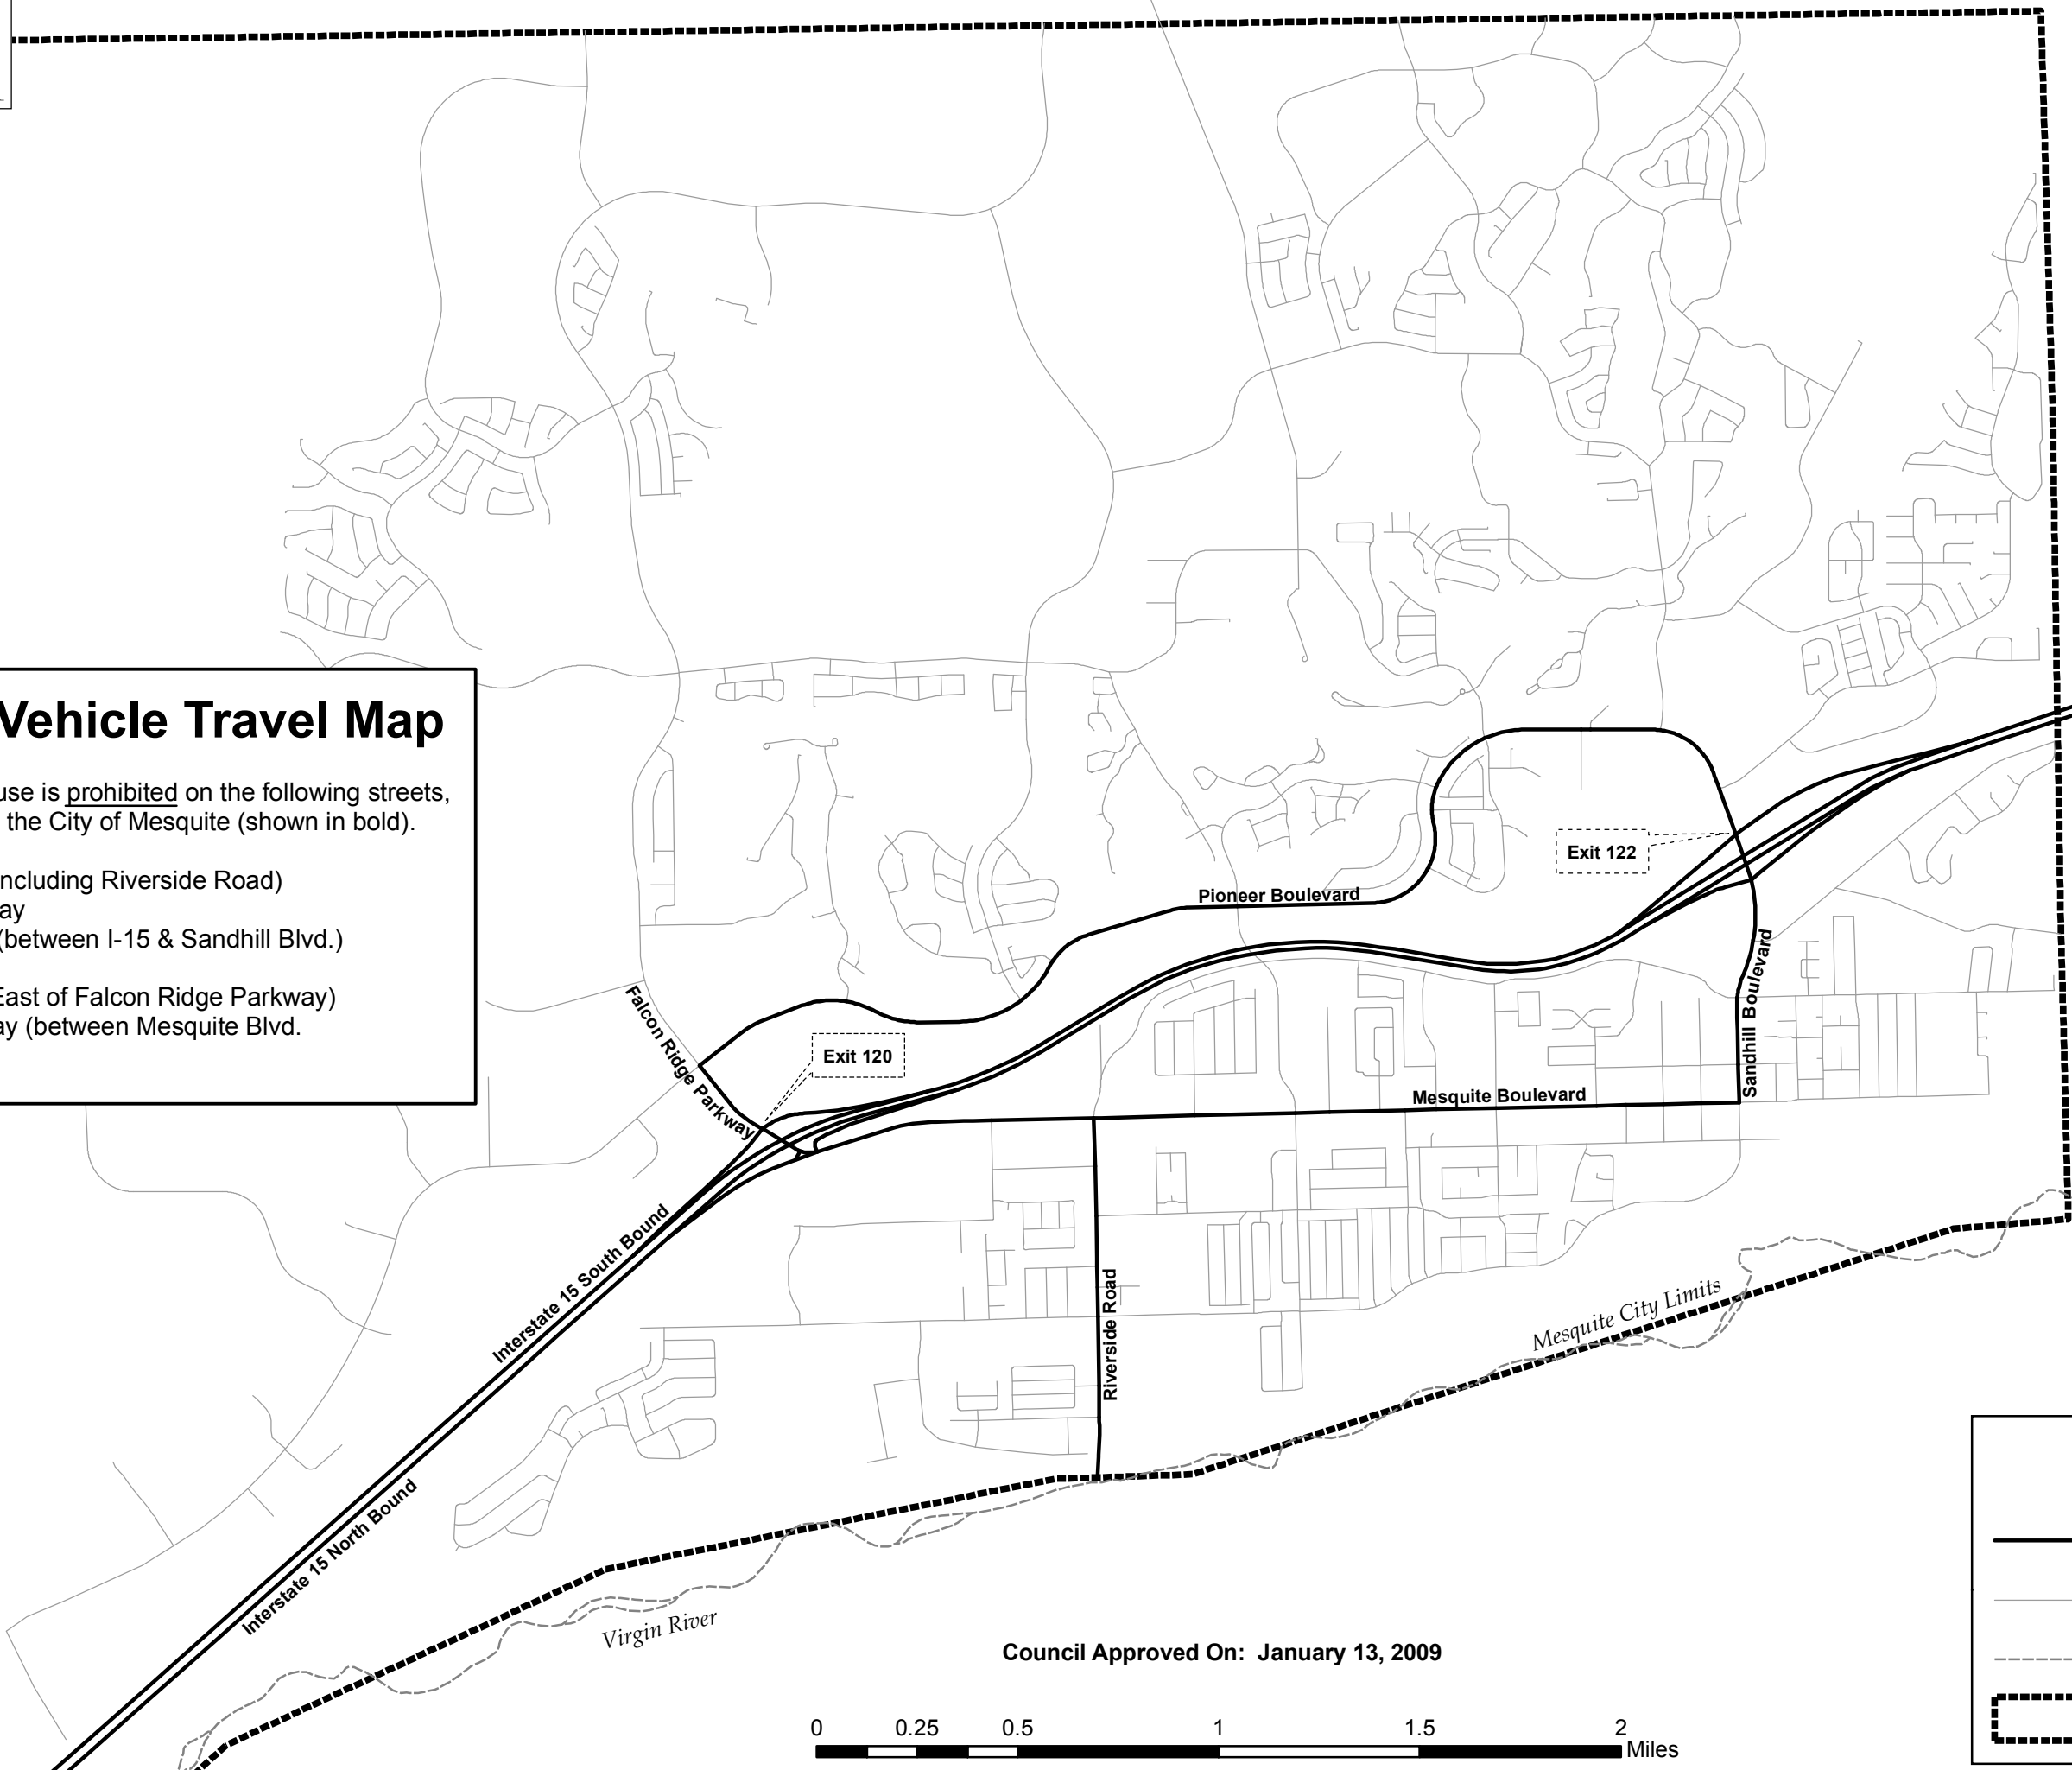

**Off-Highway Vehicle Travel Map**

Off-Highway Vehicle (OHV) use is prohibited on the following streets, roads, or highways within the City of Mesquite (shown in bold).

- Any State Highway (including Riverside Road)
- Any Interstate Highway
- Mesquite Boulevard (between I-15 & Sandhill Blvd.)
- Sandhill Boulevard
- Pioneer Boulevard (East of Falcon Ridge Parkway)
- Falcon Ridge Parkway (between Mesquite Blvd. & Pioneer Blvd.)

Exit 122

Exit 120

Mesquite City Limits

**Legend**

- Non-OHV Roads
- Streets
- - - Virgin River
- ▭ Mesquite City Limits

Council Approved On: January 13, 2009